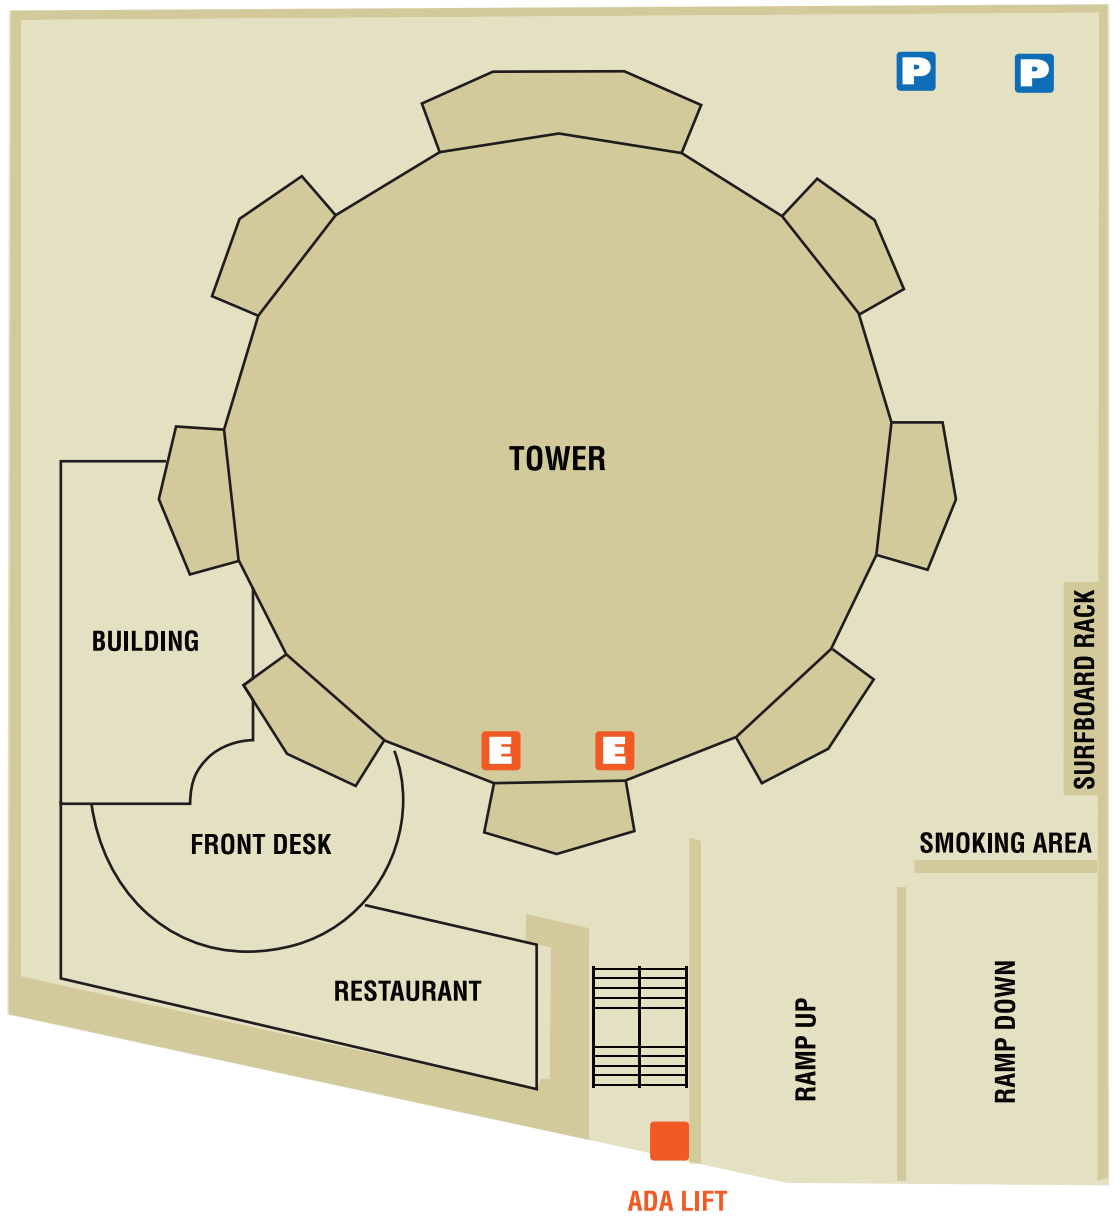

Waikiki Circle Hotel

-  Handicap Parking Stall
-  Handicap Elevators
-  Handicap Restrooms