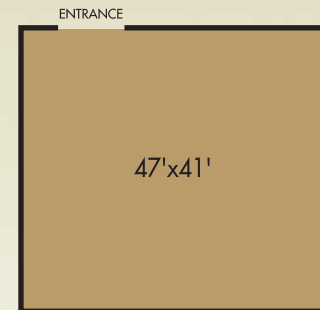

## FUNCTION SPACE DIMENSIONS & CAPACITIES

Room	Theater	Classroom	Luau style	Banquet
Piikoi Room (812 sq. ft.)	50	30	40	40
Alii Room (1,927 sq. ft.)	200	90	100	90
Plumeria Garden Court (4,355 sq. ft.)	300	200	250	200

Call for more information about outdoor function space and Kuhio Lounge & Palms Restaurant

Plumeria Garden Court (4,355 sq. ft.)

Kuhio Lounge & Palms Restaurant (6,468 sq. ft.)

Piikoi Room (812 sq. ft.)

Alii Room (1,927 sq. ft.)