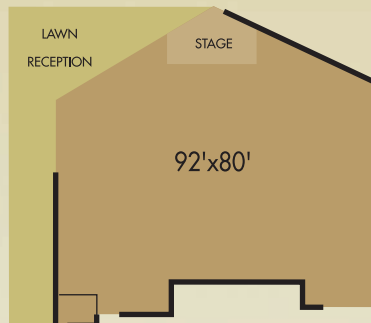

## FUNCTION SPACE DIMENSIONS & CAPACITIES

Room	Theater	Classroom	Luau style	Banquet
Piikoi Room (812 sq. ft.)	50	30	40	40
Alii Room (1,927 sq. ft.)	200	90	100	90
Plumeria Garden Court (4,355 sq. ft.)	300	200	250	200

Call for more information about outdoor function space and Kuhio Lounge & Palms Restaurant

Plumeria Garden Court (4,355 sq. ft.)

Kuhio Lounge & Palms Restaurant (6,468 sq. ft.)

Piikoi Room (812 sq. ft.)

Alii Room (1,927 sq. ft.)